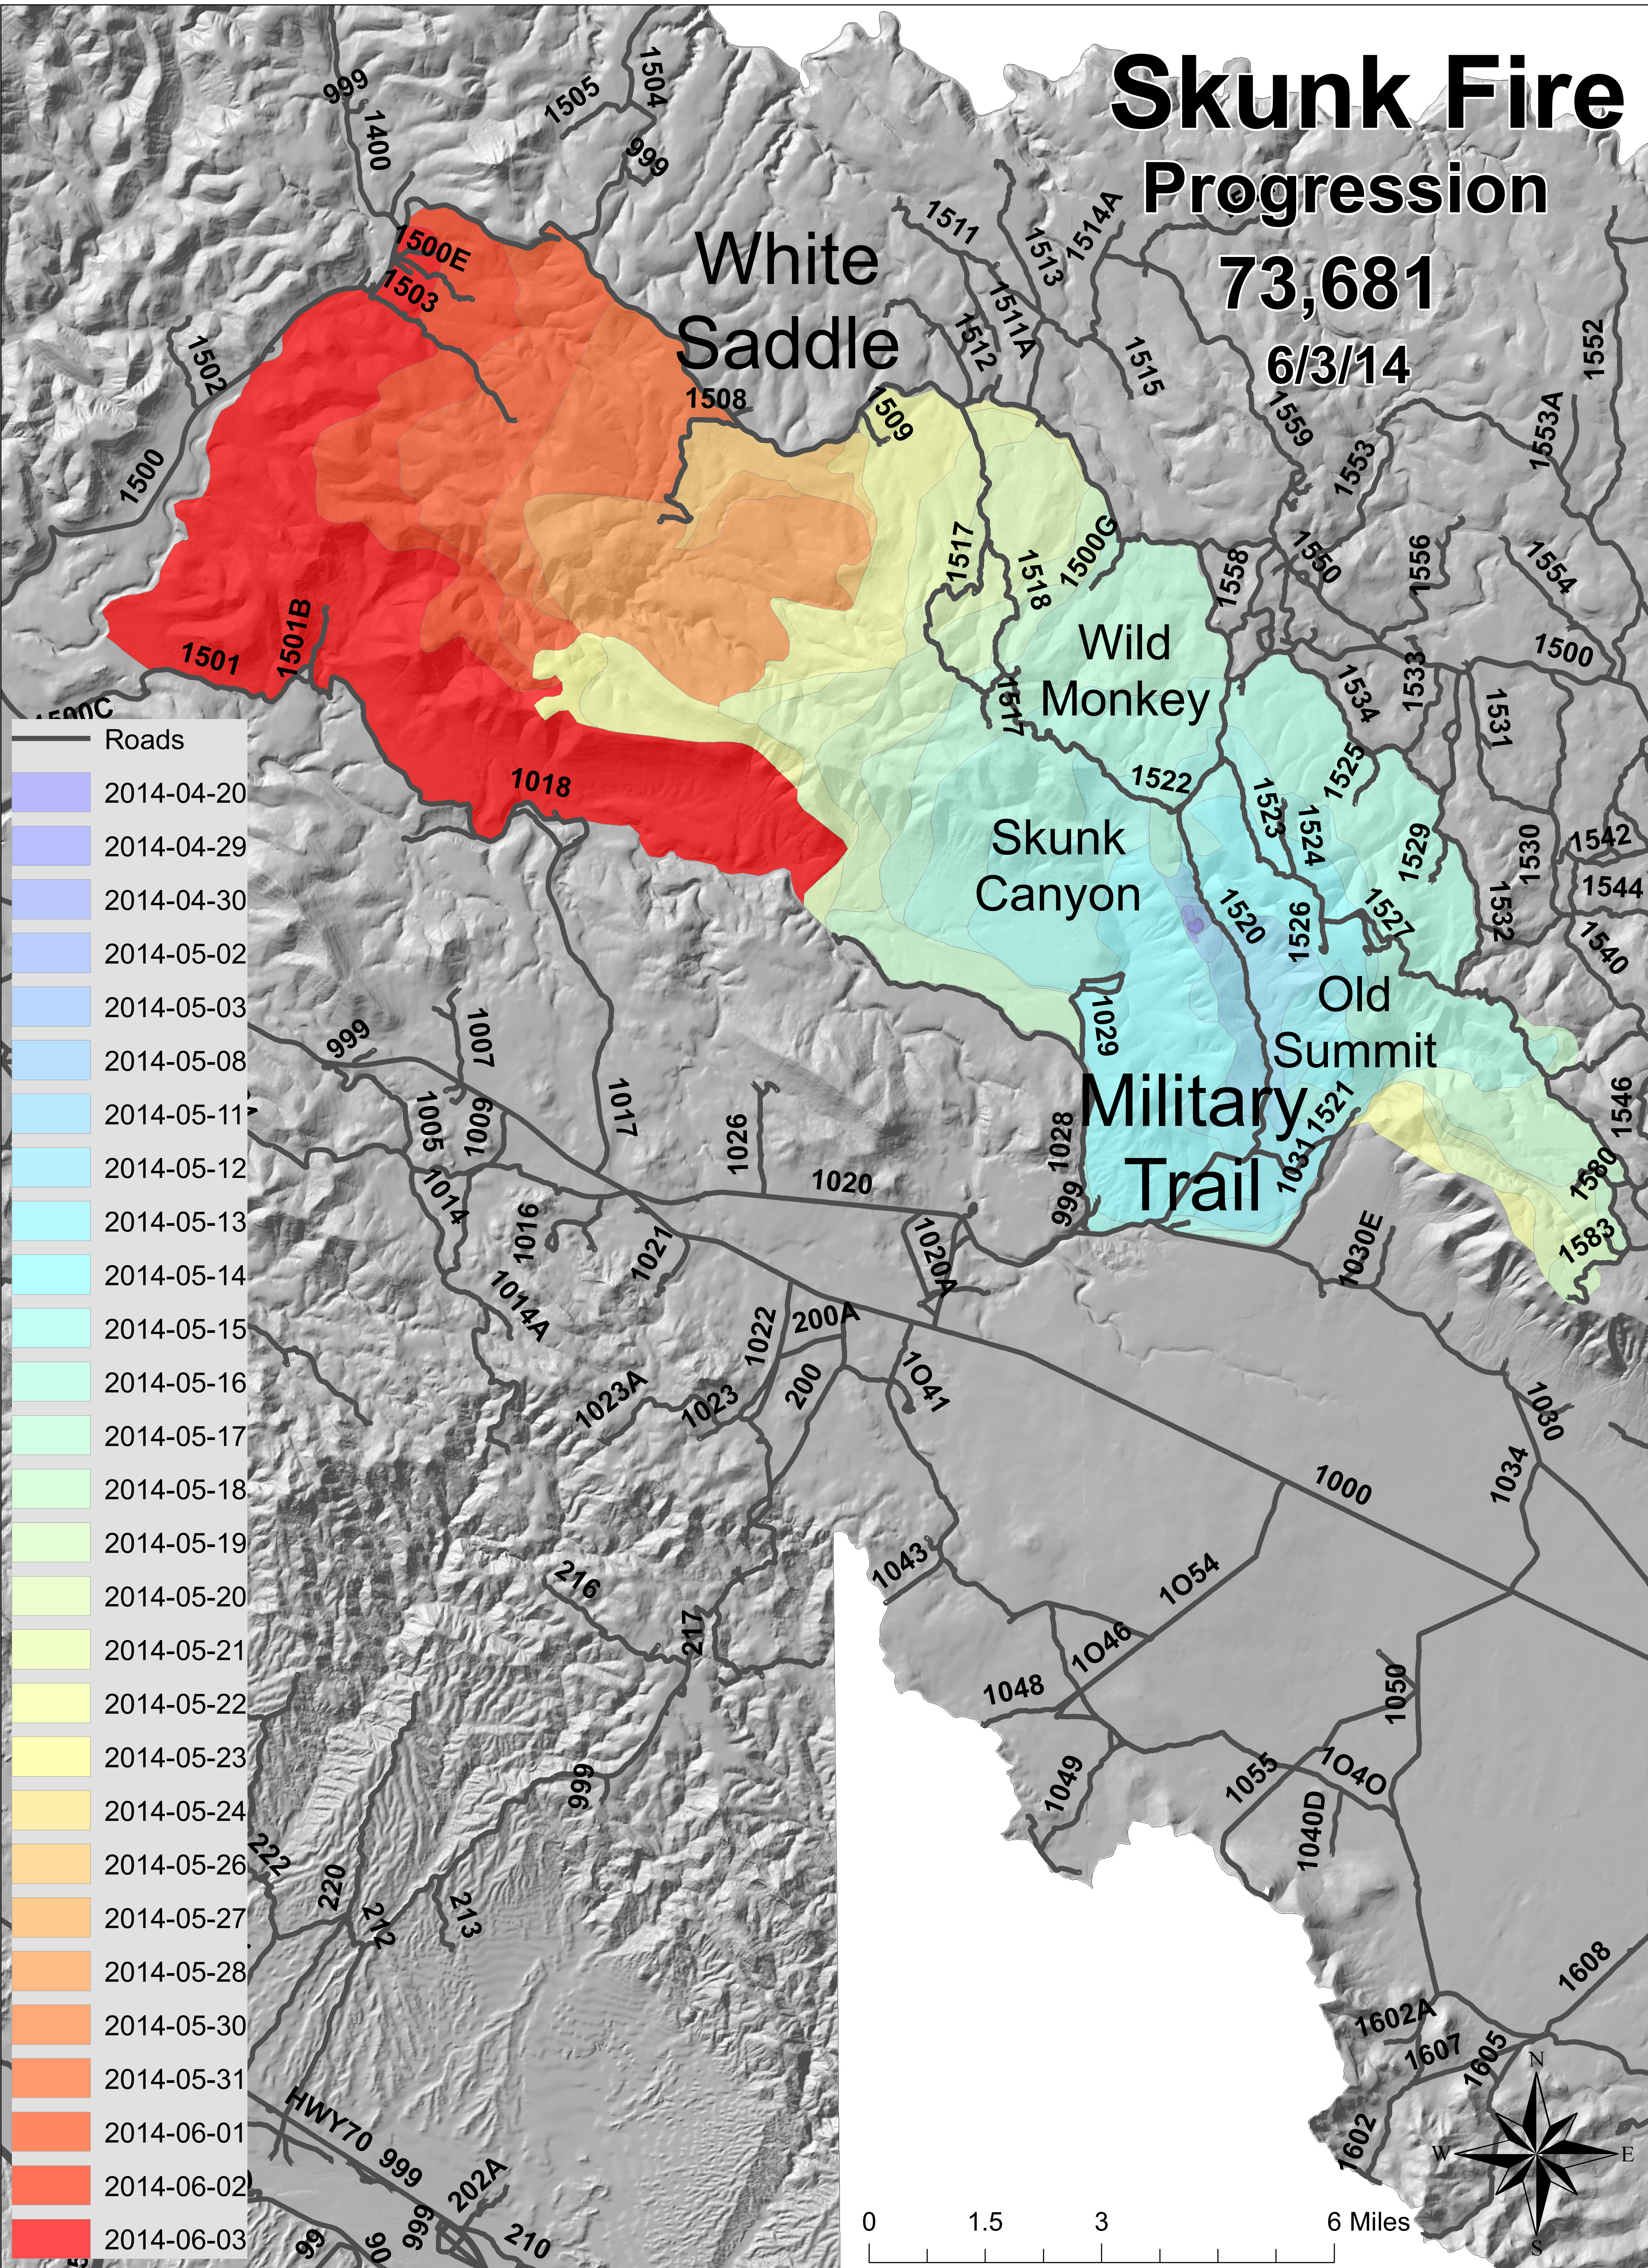

# Skunk Fire Progression

## 73,681

### 6/3/14

Date	Growth Acres	Total Acres	Date	Growth Acres	Total Acres
4/20/2014	13	13	5/19/2014	2,381	33,548
4/29/2014	5	18	5/20/2014	3,510	37,058
4/30/2014	12	30	5/21/2014	1,201	38,259
5/2/2014	15	45	5/22/2014	4,254	42,513
5/3/2014	7	52	5/23/2014	400	42,913
5/8/2014	28	80	5/24/2014	151	43,064
5/11/2014	112	192	5/25/2014	73	43,137
5/12/2014	1,630	1,822	5/26/2014	1,060	44,197
5/13/2014	1,894	3,716	5/27/2014	296	44,493
5/14/14 @ 0900	5,053	8,769	5/28/2014	4,879	49,372
5/14/14 @ 1400	1,285	10,054	5/30/2014	138	49,510
5/15/2014	4,340	14,394	5/31/2014	2,973	52,483
5/16/2014	9,248	23,642	6/1/2014	3,511	55,994
5/17/2014	3,799	27,441	6/2/2014	3,620	59,614
5/18/2014	3,726	31,167	6/3/2014	14,067	73,681