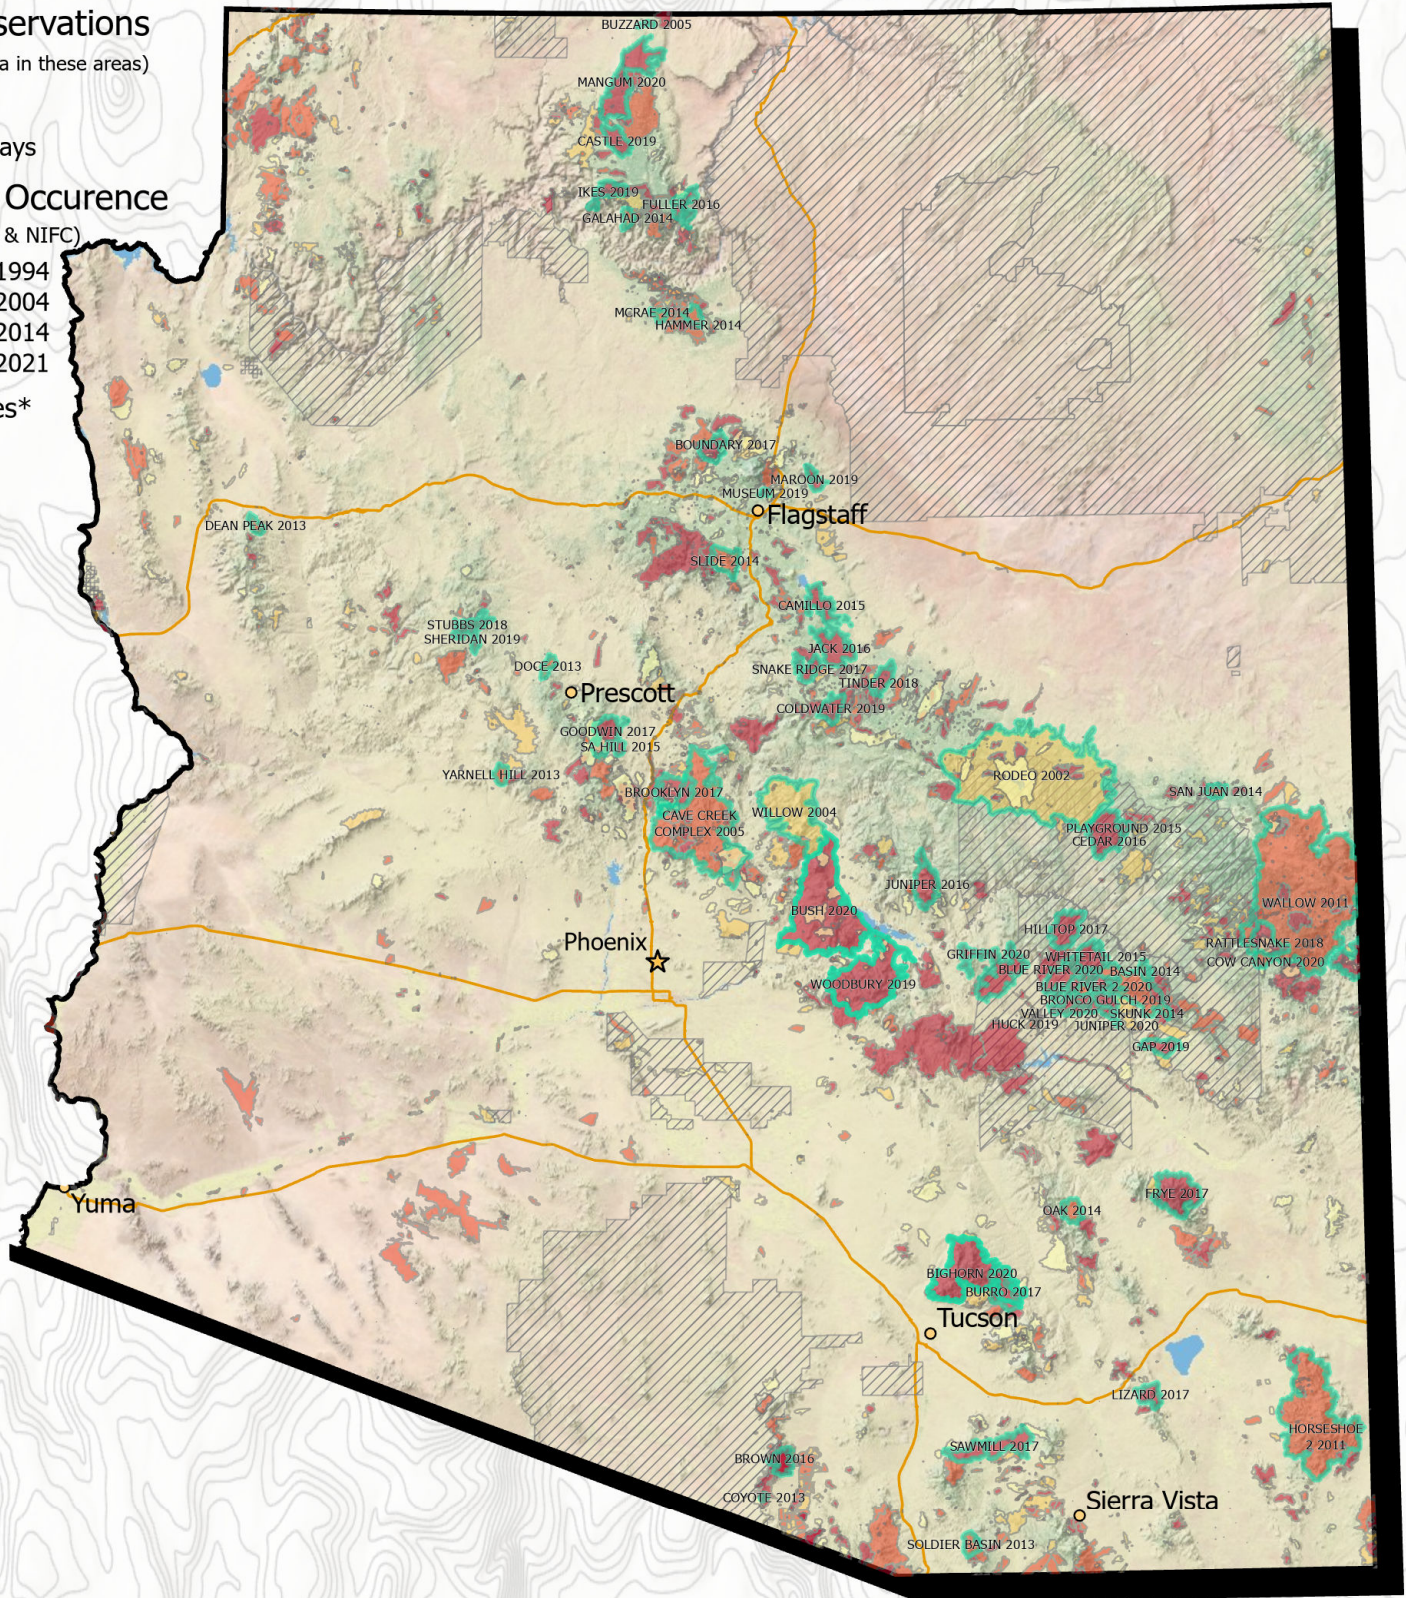

Arizona Fires (1910-2021)

Tribal Reservations

(Incomplete data in these areas)

Highways

Fire Year Occurrence

(Sources MTBS & NIFC)

- 1910-1994
- 1995-2004
- 2005-2014
- 2015-2021

Notable Fires*

NAU NORTHERN ARIZONA UNIVERSITY
School of Forestry

*Notable fires were determined by the SW Fire Season Overview papers produced by the SWFSC for the years 2013 thru 2021. Fires with footprints over 100,000 acres were also included.