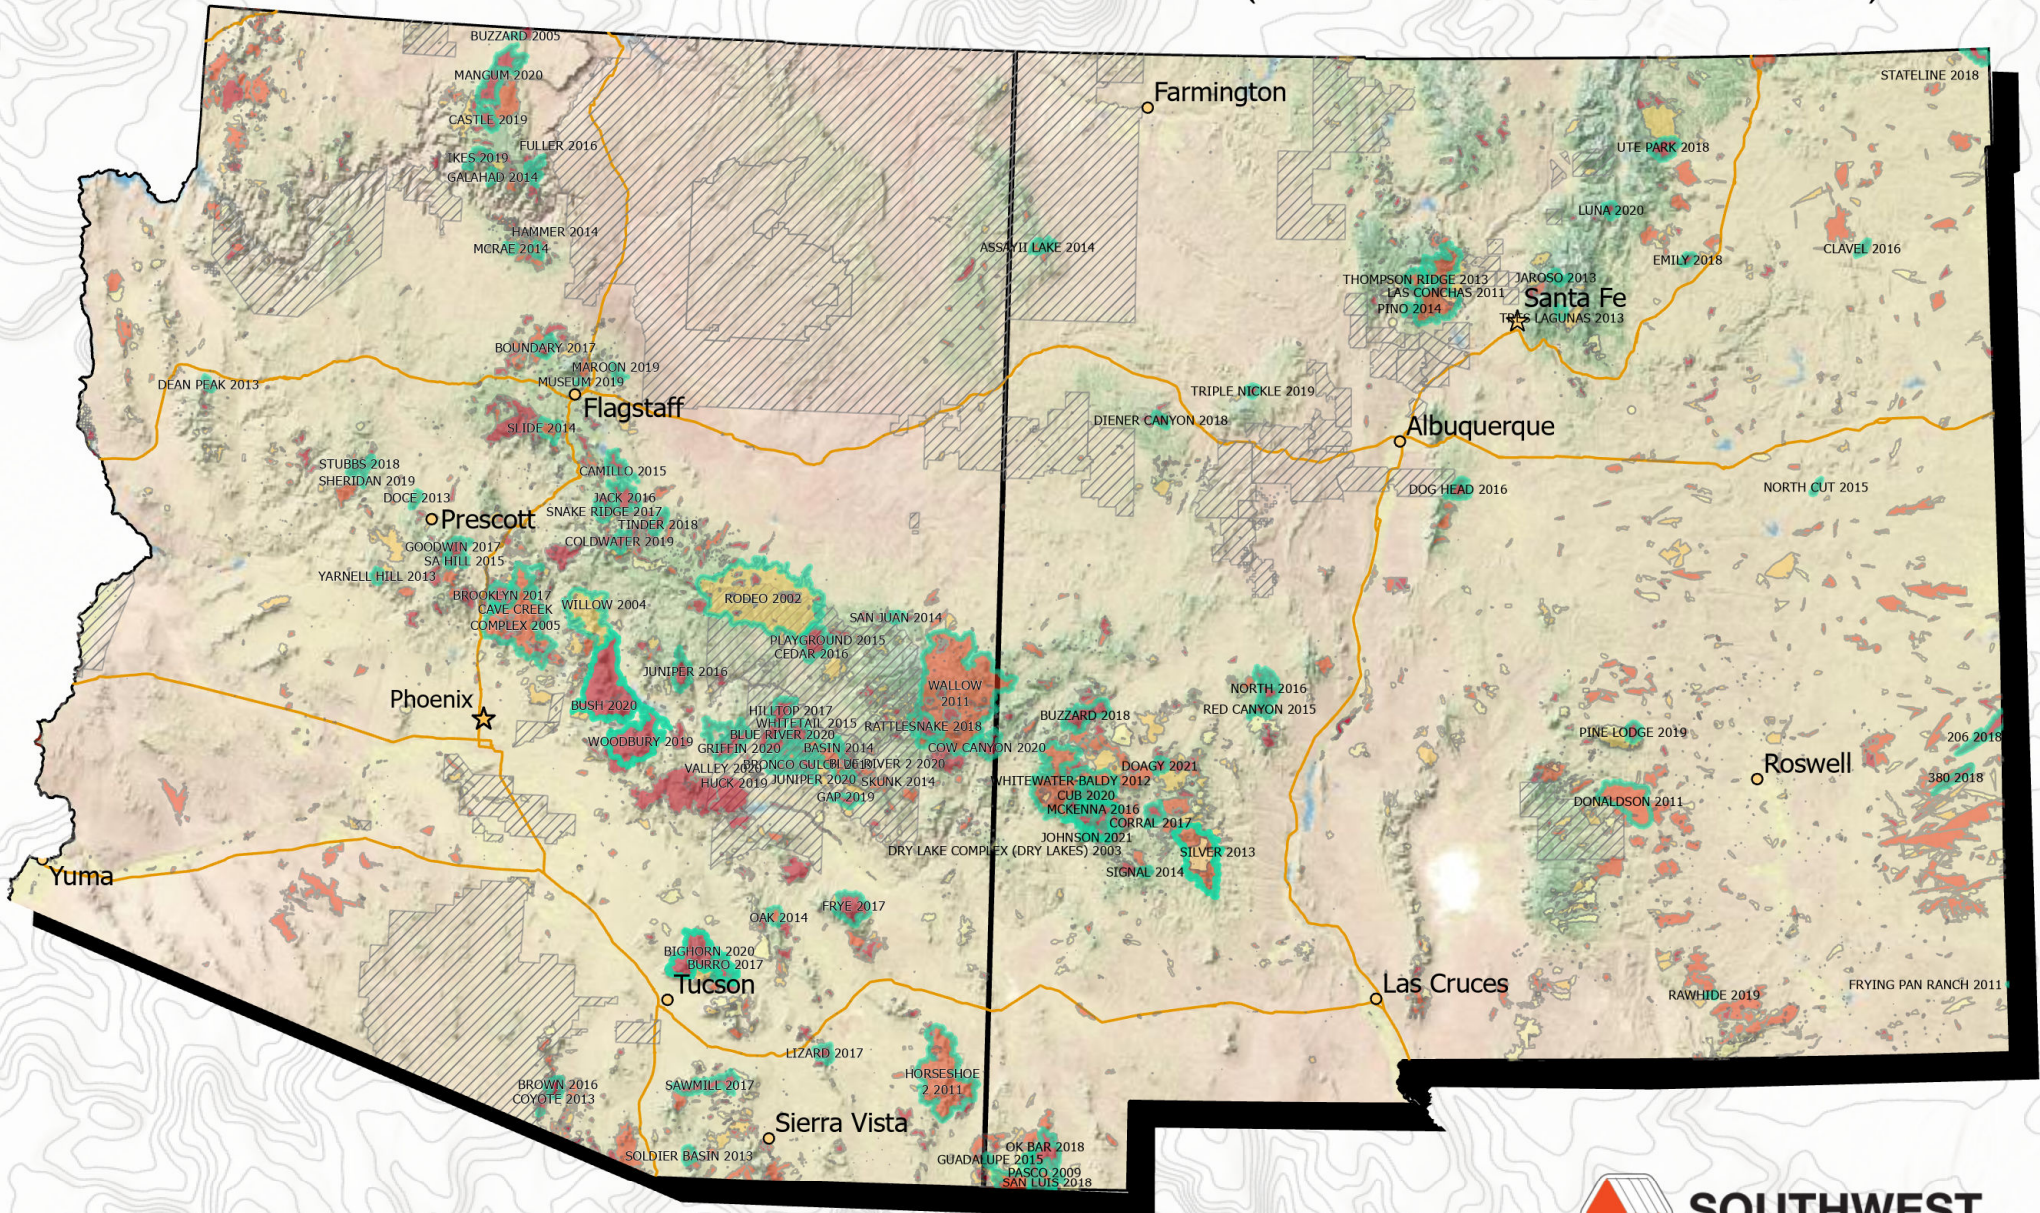

Southwest Fires (1909-2021)

NAU NORTHERN ARIZONA UNIVERSITY
School of Forestry

Fire Year Occurrence
(Sources MTBS & NIFC)

- 1909-1994
- 1995-2004
- 2005-2014
- 2015-2021

Tribal Reservations
(Incomplete data in these areas)

- Highways
- Notable Fires*

SOUTHWEST FIRE SCIENCE CONSORTIUM

*Notable fires were determined by the SW Fire Season Overview papers produced by the SWFSC for the years 2013 thru 2021. Fires with footprints over 100,000 acres were also included.