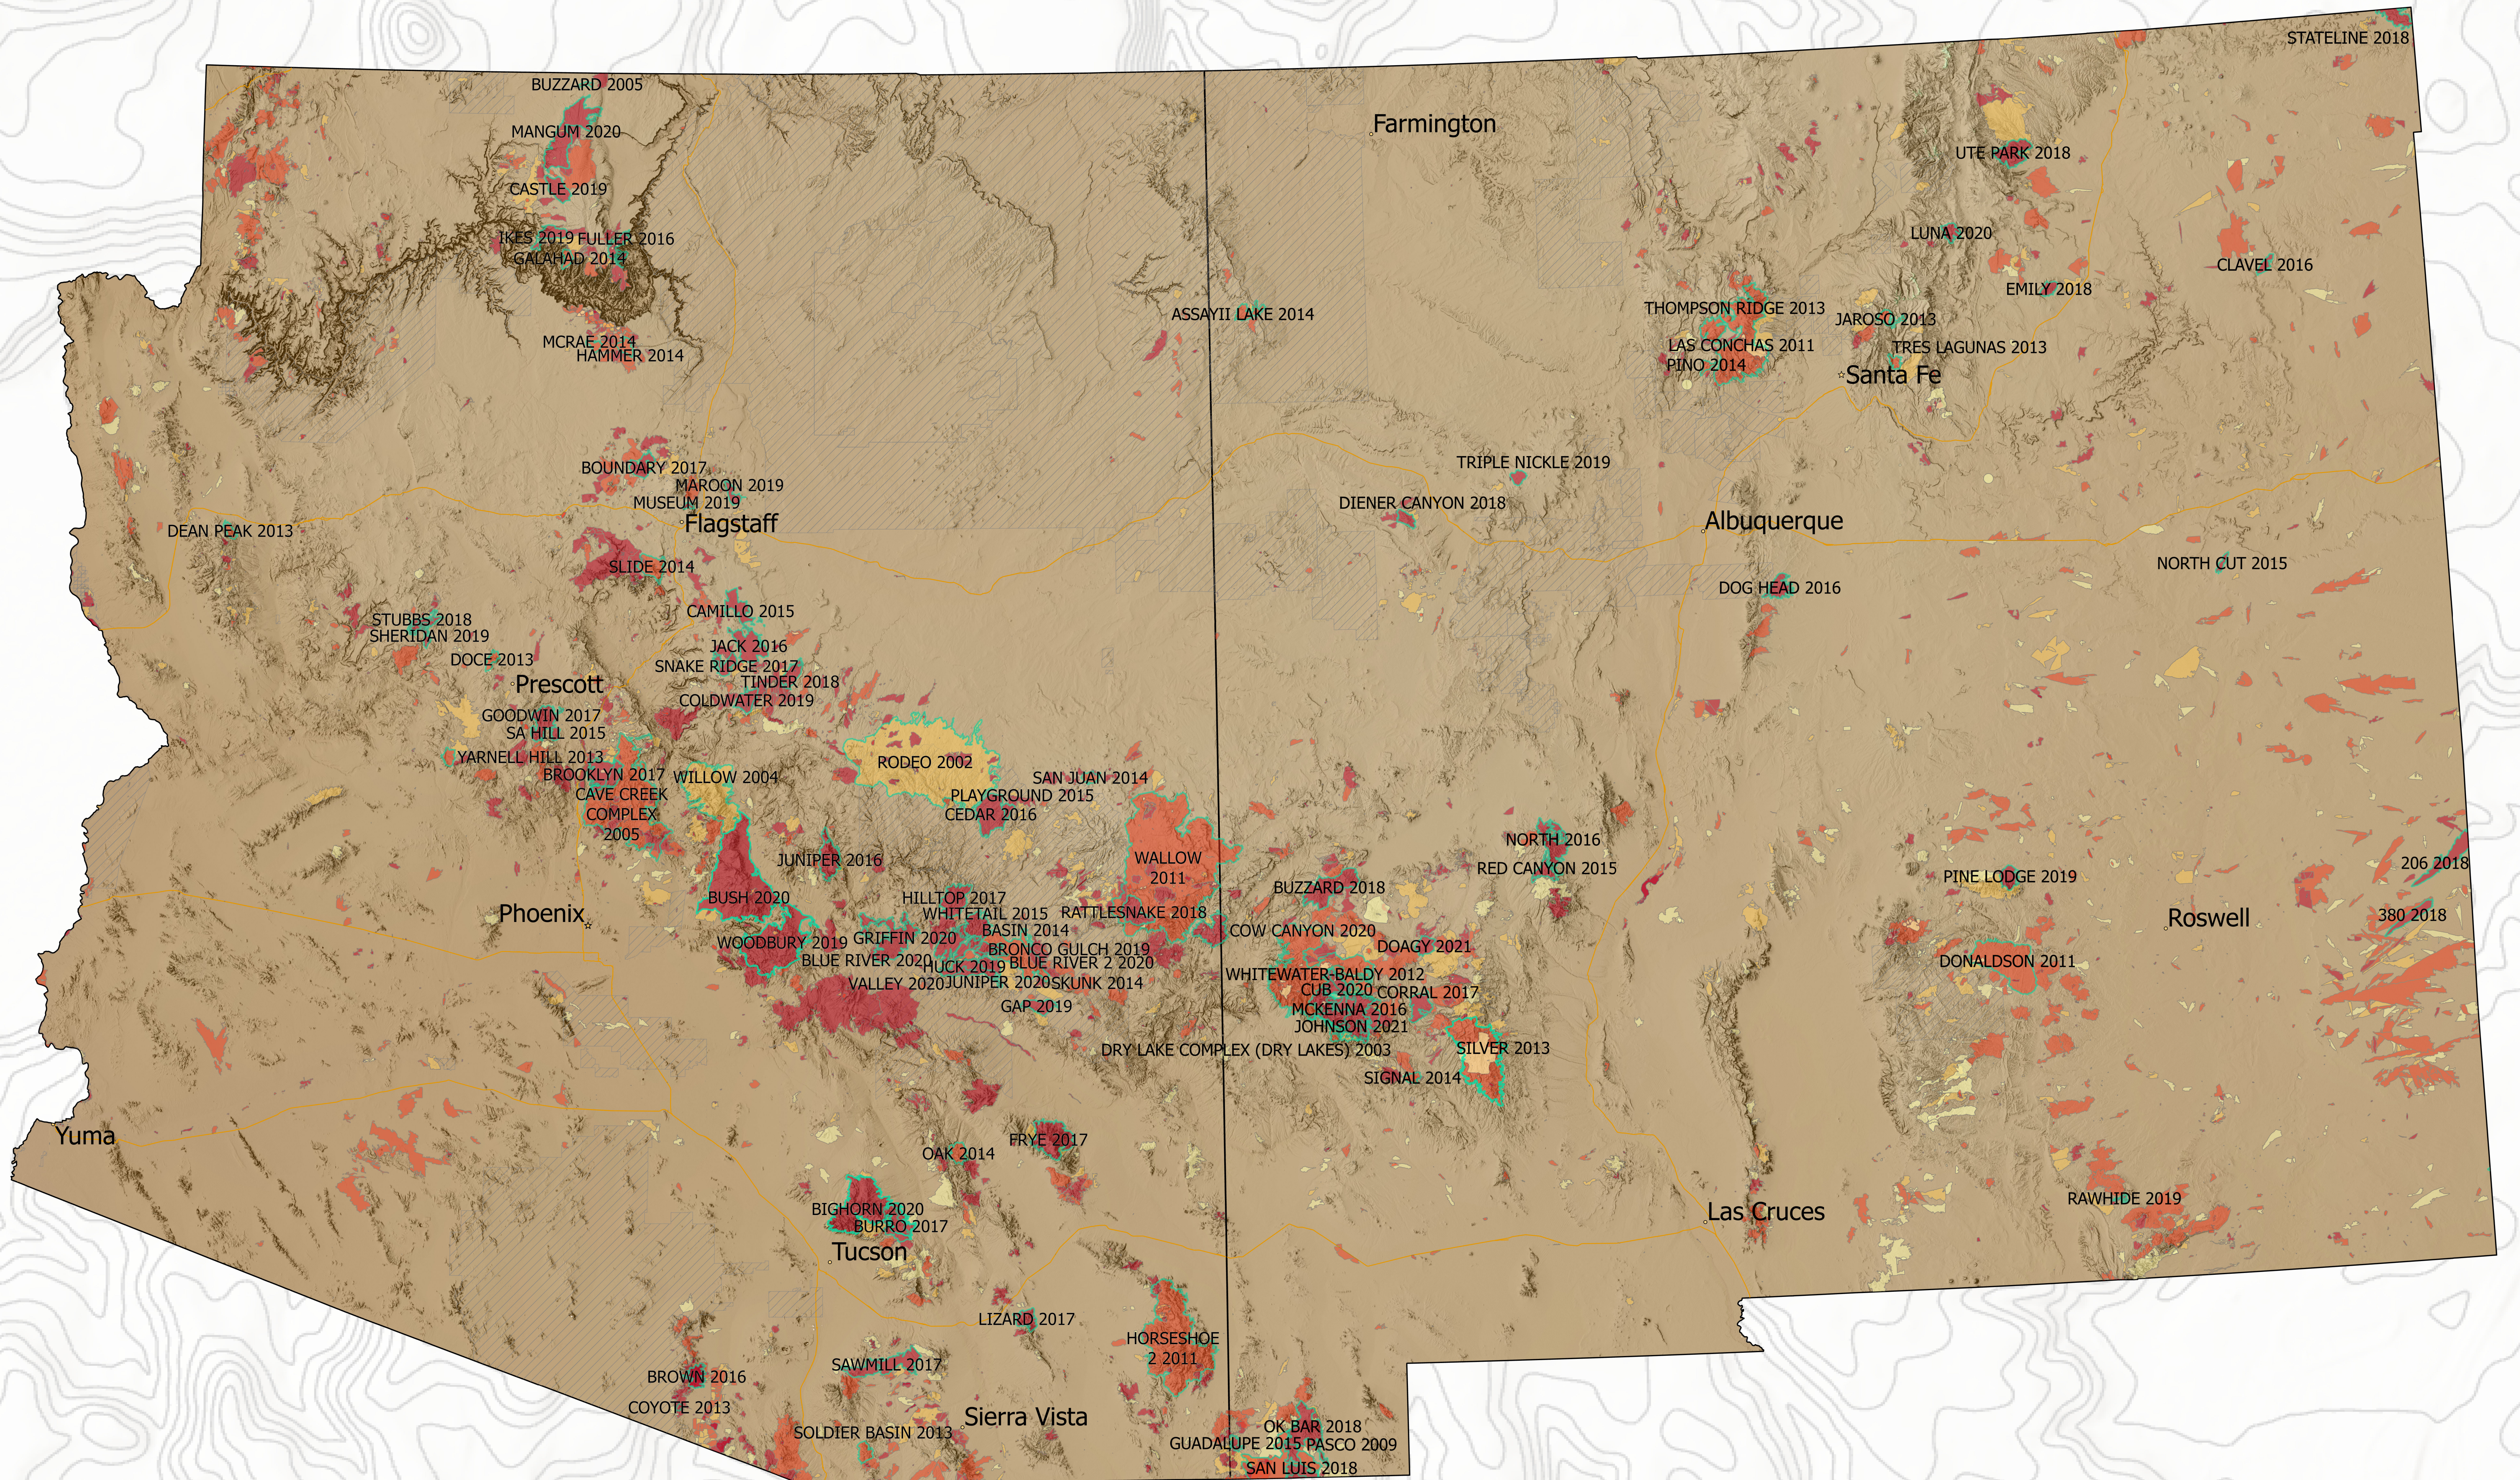

Southwest Fires (1909-2021)

Fire Year Occurrence (Sources MTBS & NIFC)

- 1909-1994
- 1995-2004
- 2005-2014
- 2015-2021

Tribal Reservations (Incomplete data in these areas)

- Highways
- Notable Fires*

*Notable fires were determined by the SW Fire Season Overview papers produced by the SWFSC for the years 2013 thru 2021. Fires with footprints over 100,000 acres were also included.